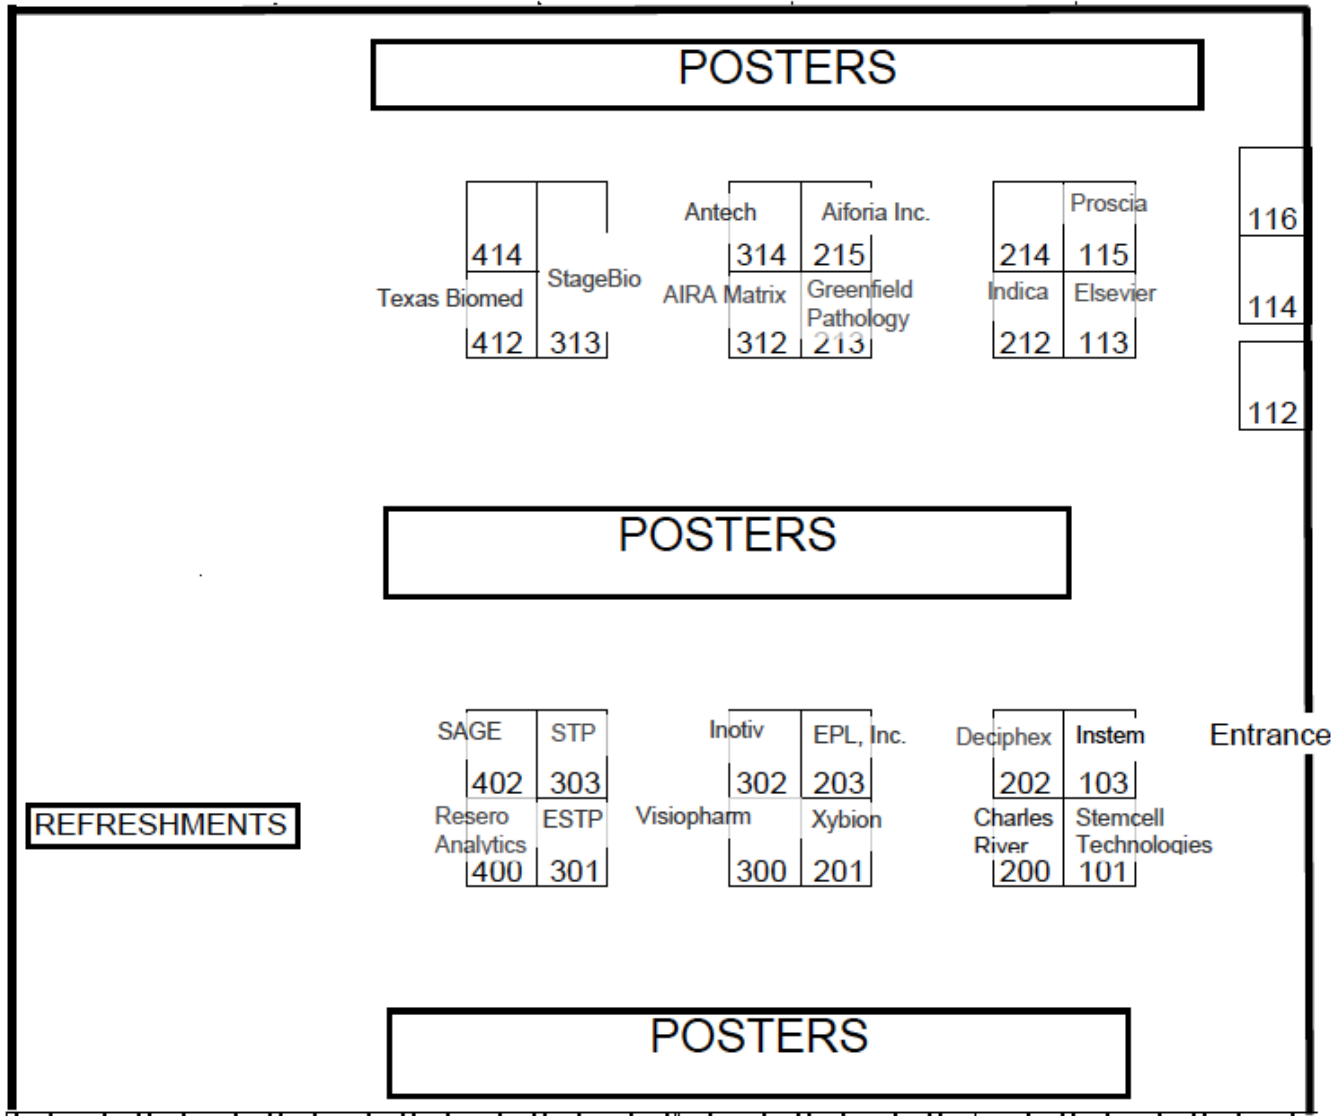

Society of Toxicologic Pathology

41st Annual Symposium

June 18–23, 2022

Austin Marriott Downtown

Austin, Texas

EXHIBIT HALL MAP

EXHIBITOR DIRECTORY